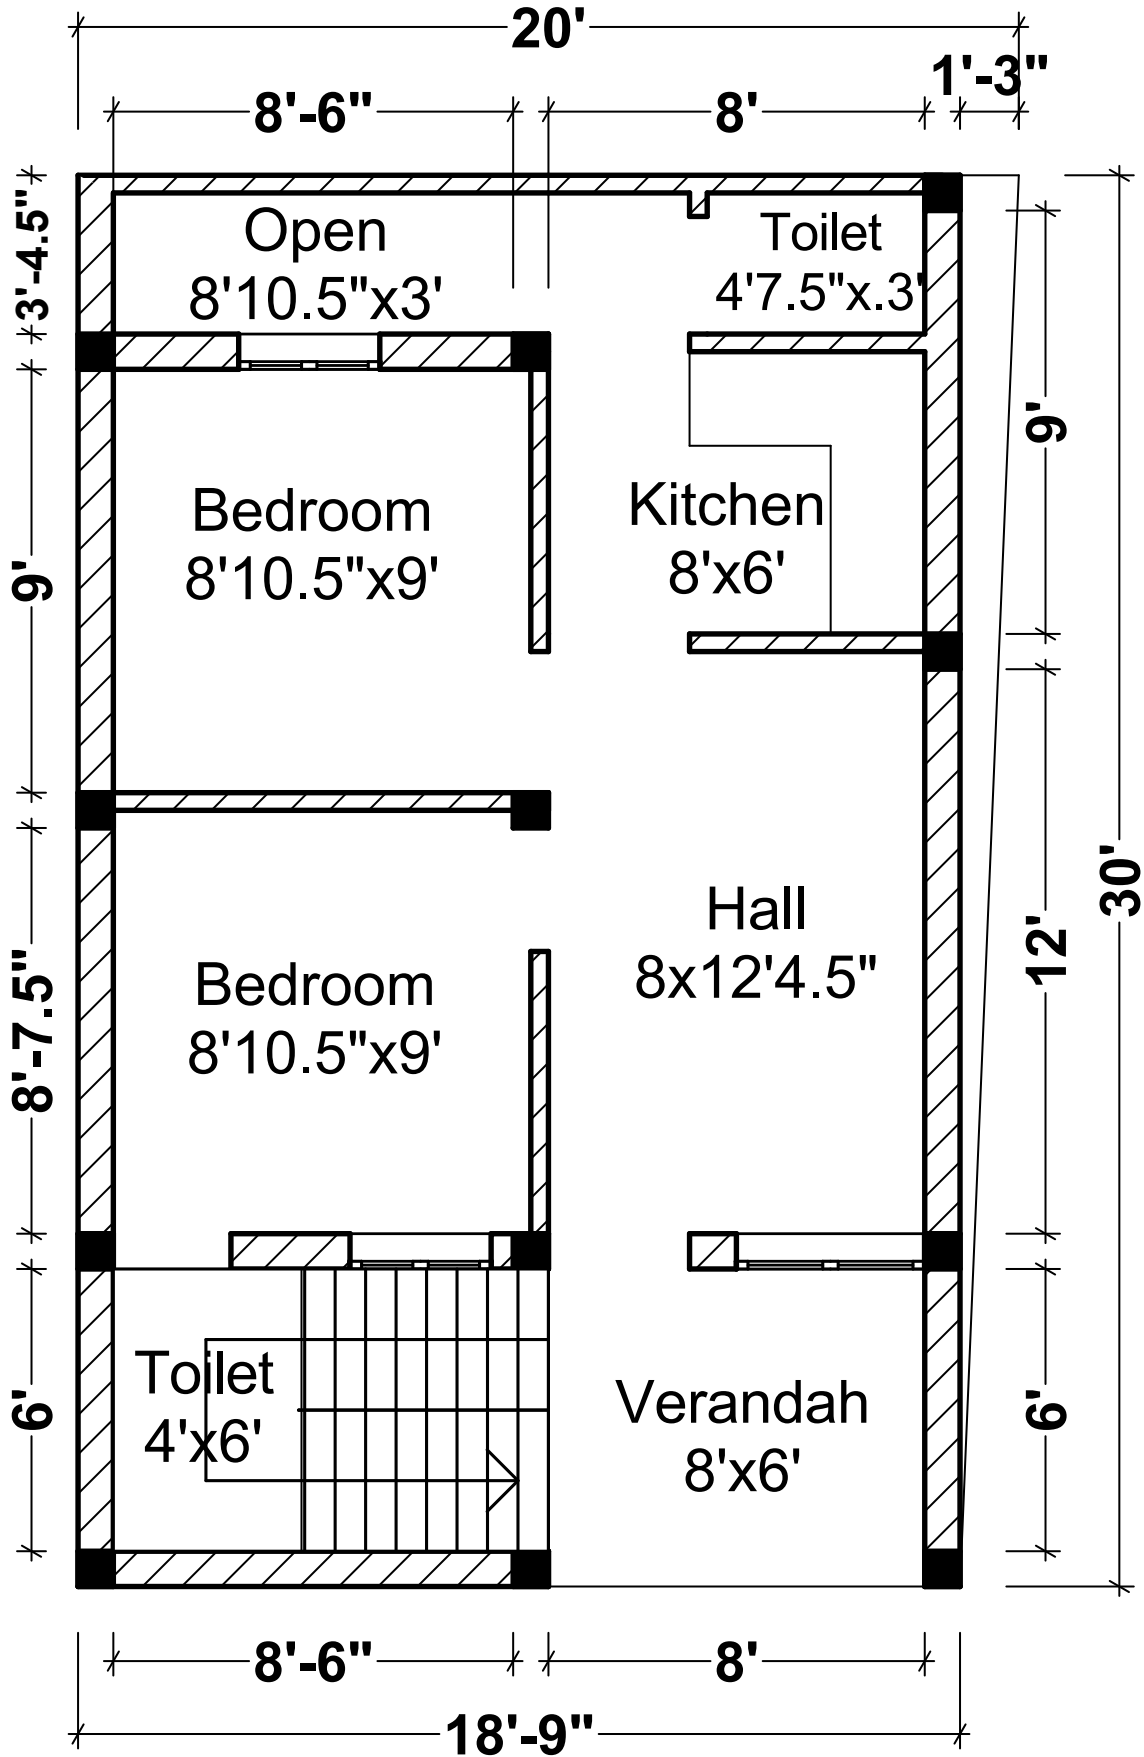

# Prasanna Vinayaga Nagar P.No. 56

Plot Area = 582sqft  
Buildup Area = 520sqft