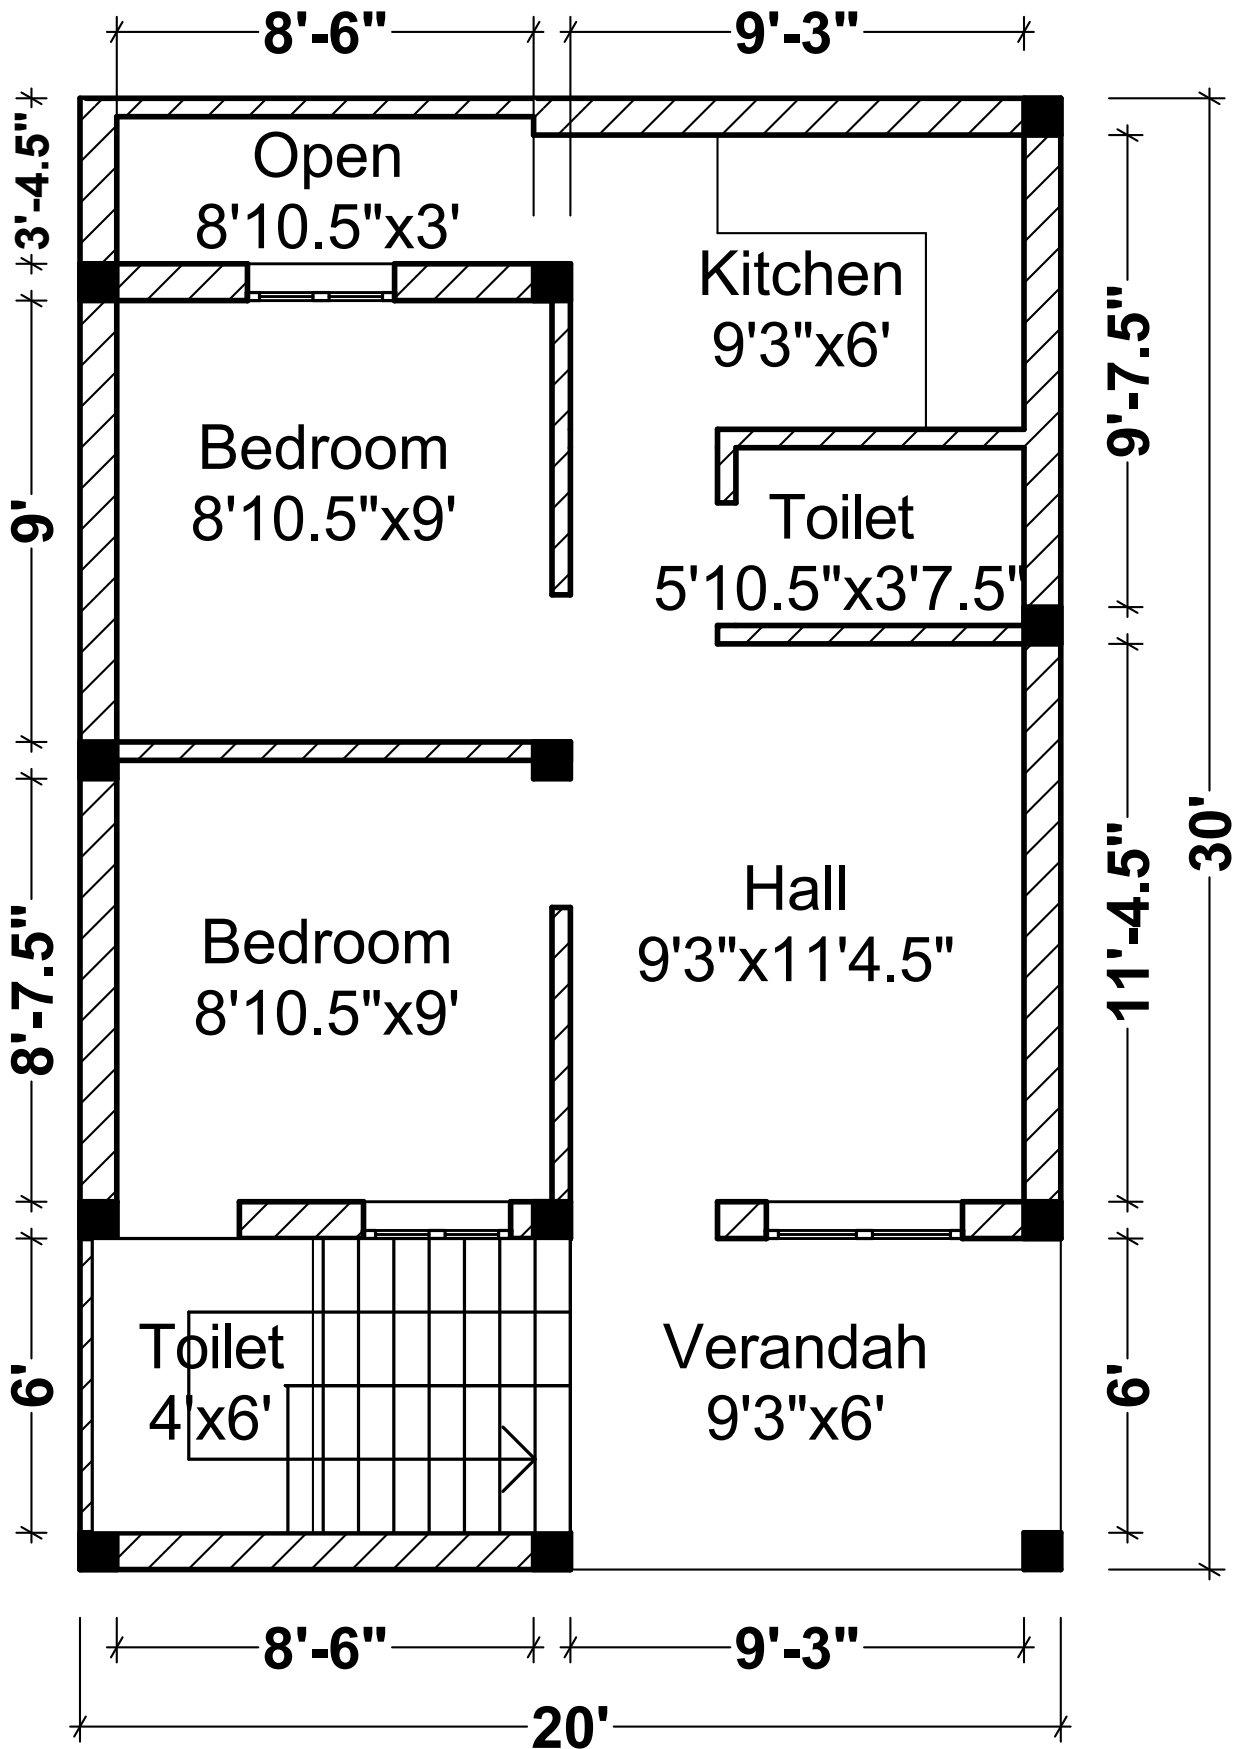

Prasanna Vinayaga Nagar P.No. 54,55

Plot Area = 600sqft
Buildup Area = 570sqft