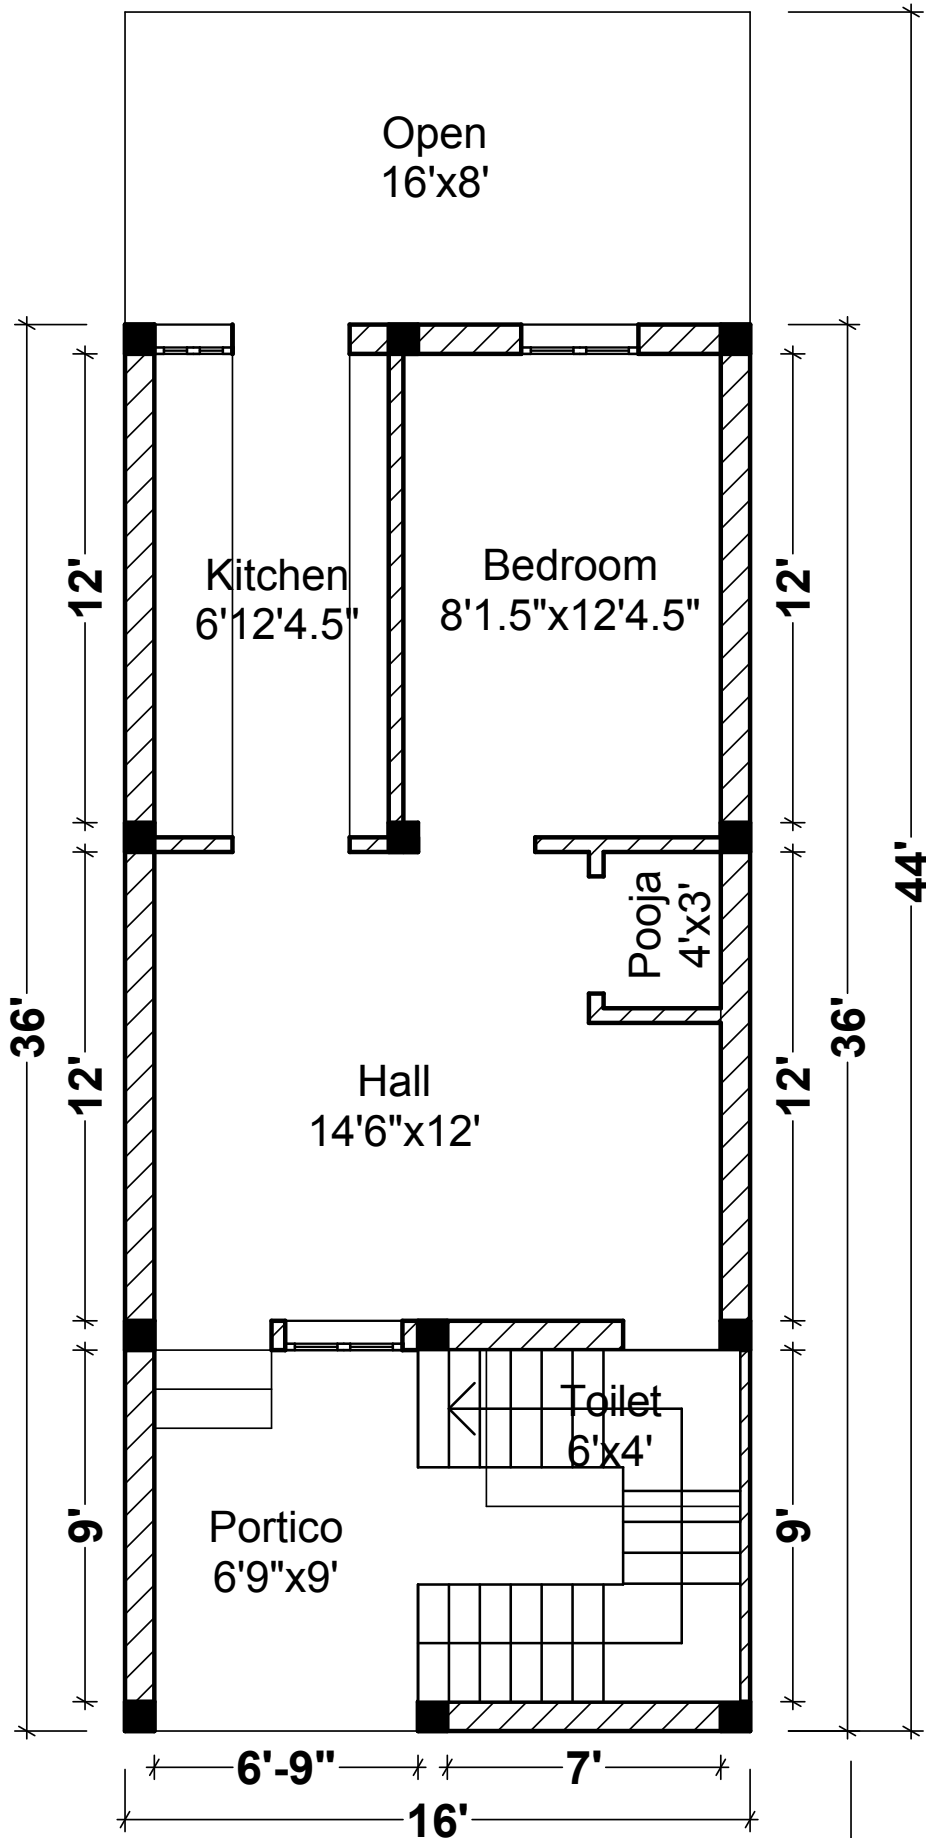

# Prasanna Vinayaga Nagar P.No. 36

Plot Area = 662sqft  
Buildup Area = 576sqft