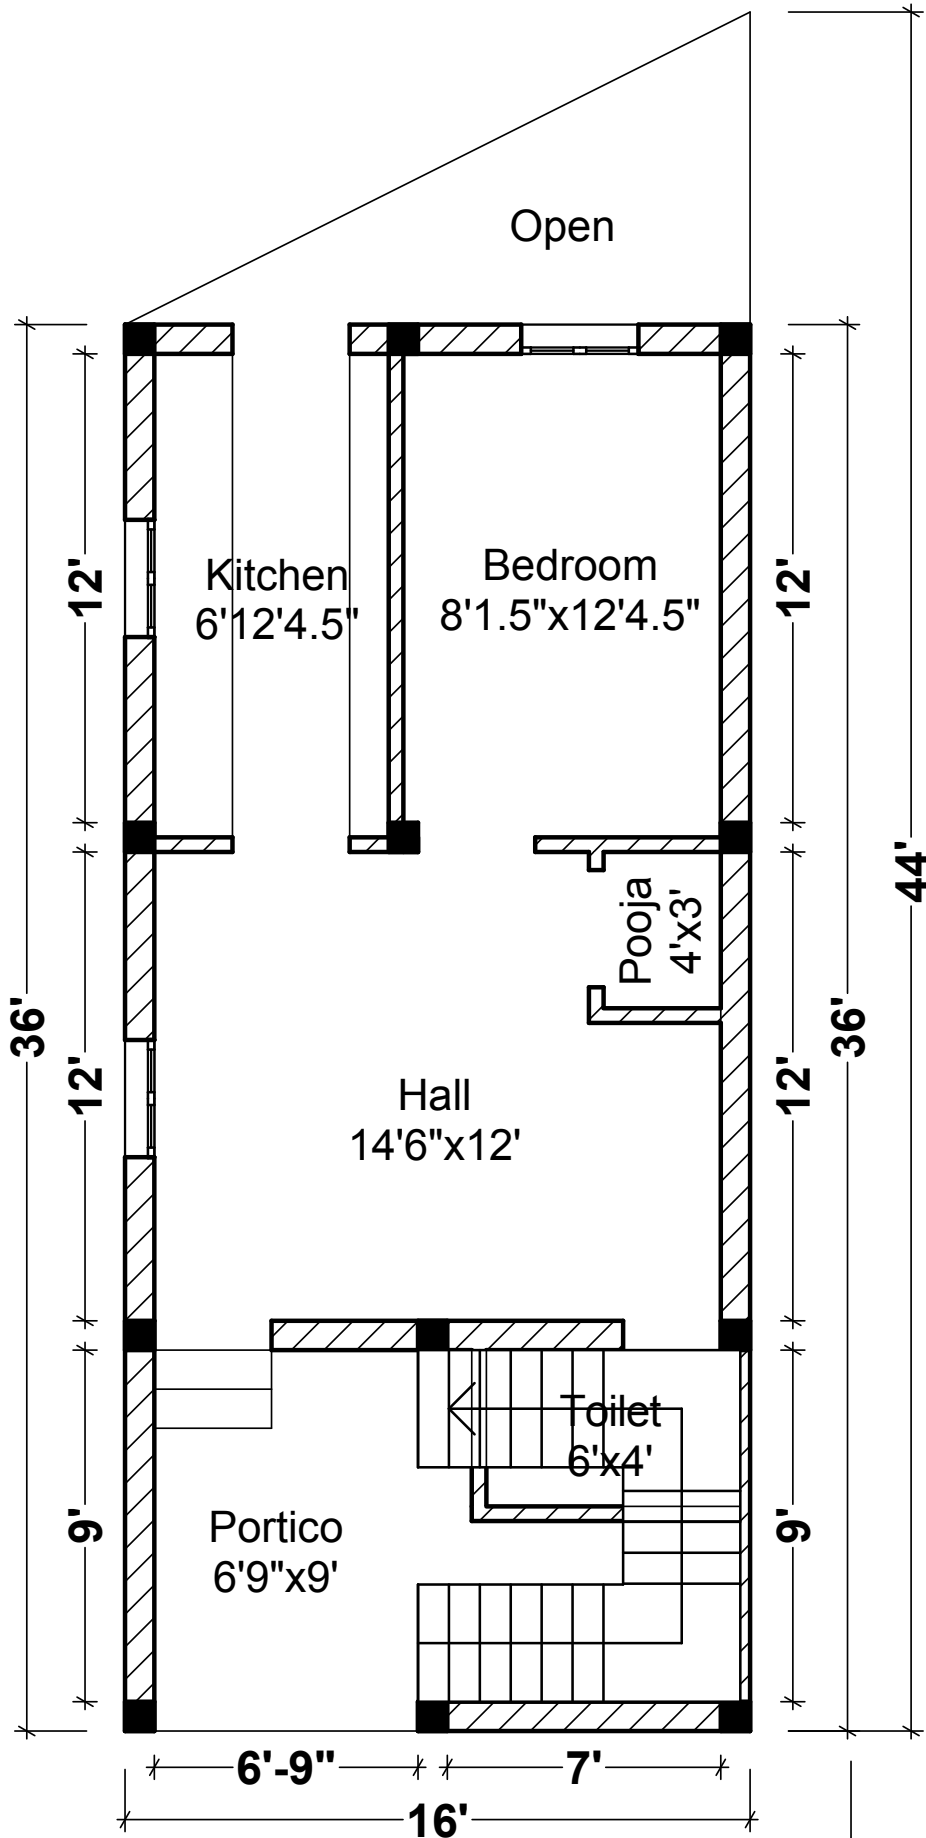

Prasanna Vinayaga Nagar P.No. 35

Plot Area = 640sqft
Buildup Area = 576sqft